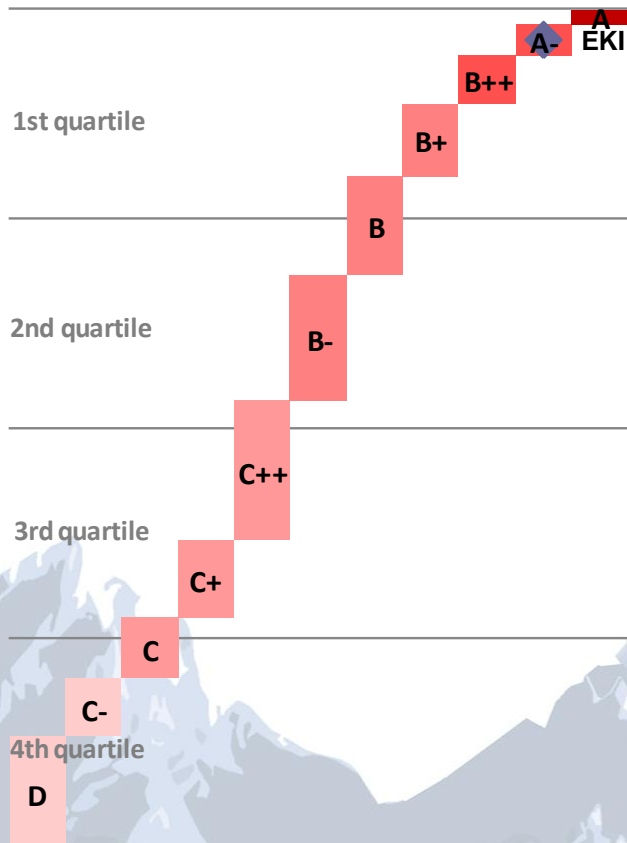

Distribution of GIRAFE rating grades

As of January 2014

The Institutional Performance of

EKI
Bosnia and Herzegovina

has been evaluated according to Planet Rating's Smart GIRAFE Rating methodology in January 2014

**Smart GIRAFE Rating: A-
Stable trend**

Paul Tholly
CEO